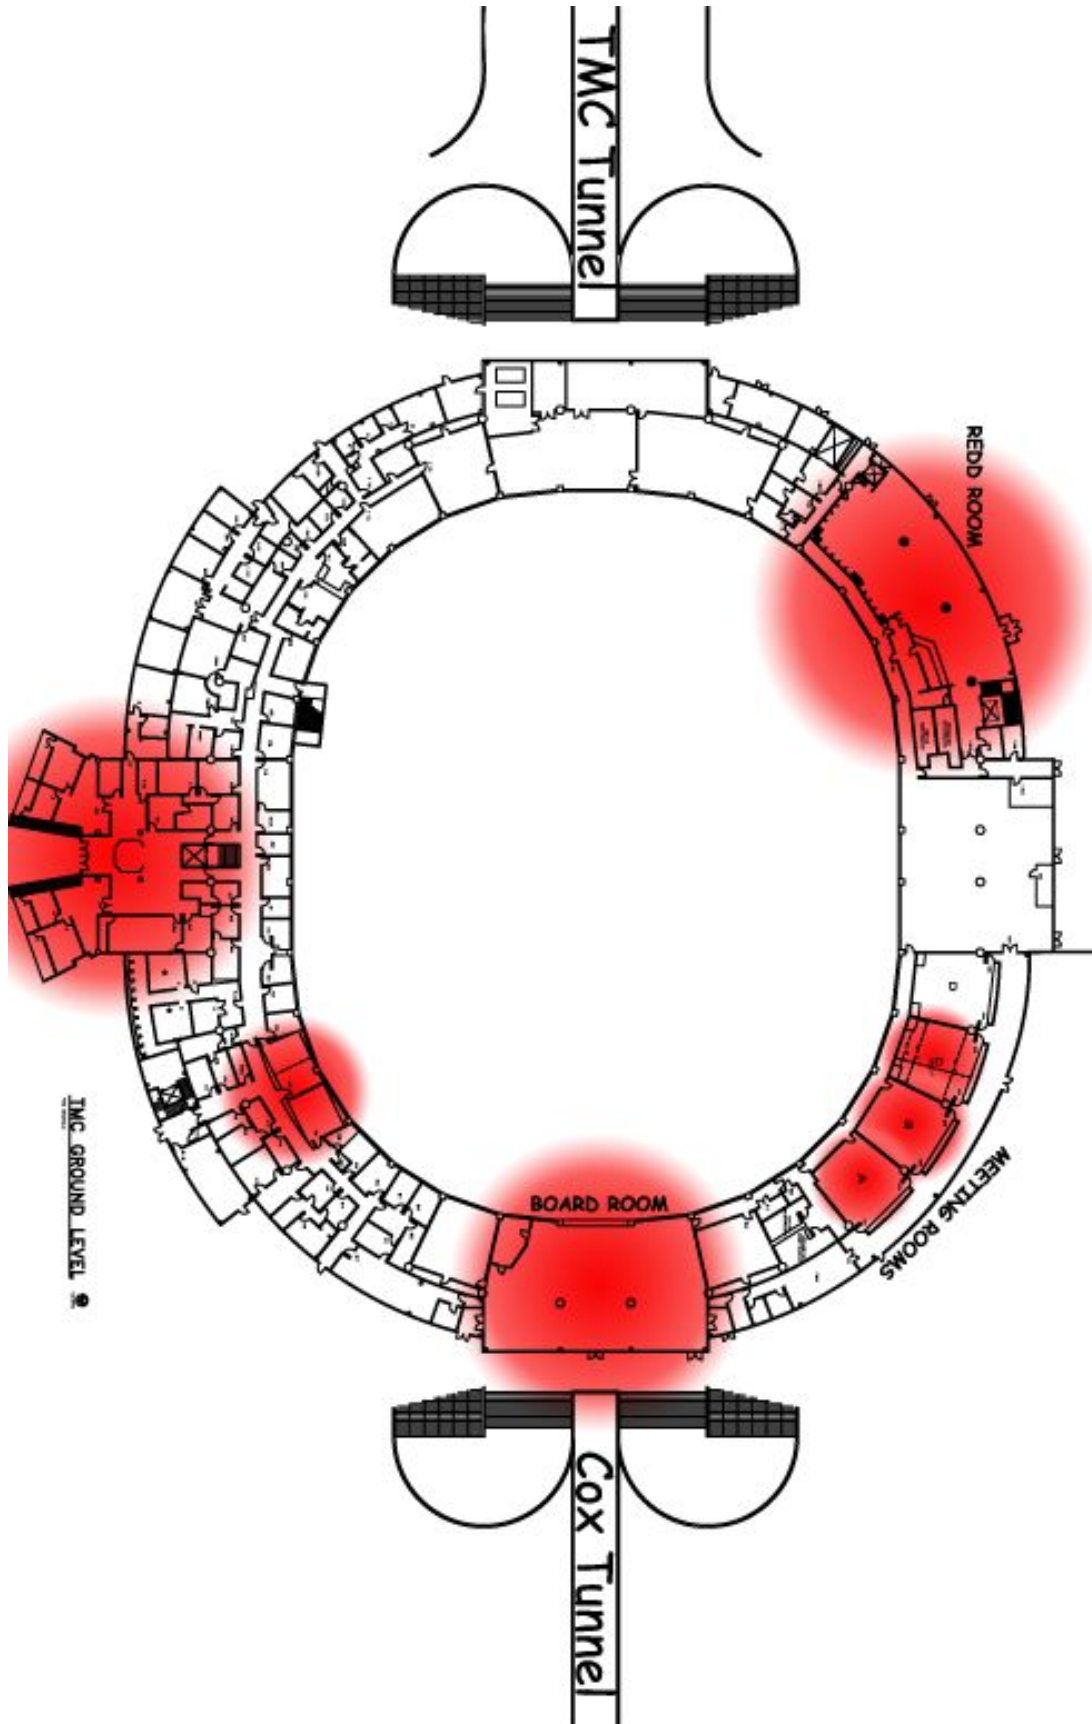

### Ethernet Drops:

- Each drop is a minimum 5Mbps Ethernet connection (not DSL or cable modem).
- Your bandwidth to the internet is guaranteed to the minimum of the circuit speed that is ordered.
- The building is capable of providing a range of speeds from 5Mb up to 100Mb circuits.
- Third party circuits can be ordered from outside vendors to supply additional bandwidth if necessary.
- Private VLAN networks can be configured for your use.
- Private and Public IP addresses are available via DHCP and Static IP.

Wireless Coverage Map – Thomas & Mack Center & Cox Pavilion (Arena Level)

Wireless Coverage Map – Thomas & Mack Center (Backstage)

Wireless Coverage Map – Thomas & Mack Center (Ground Level)

Wireless Coverage Map – Cox Pavilion (Ground Level)