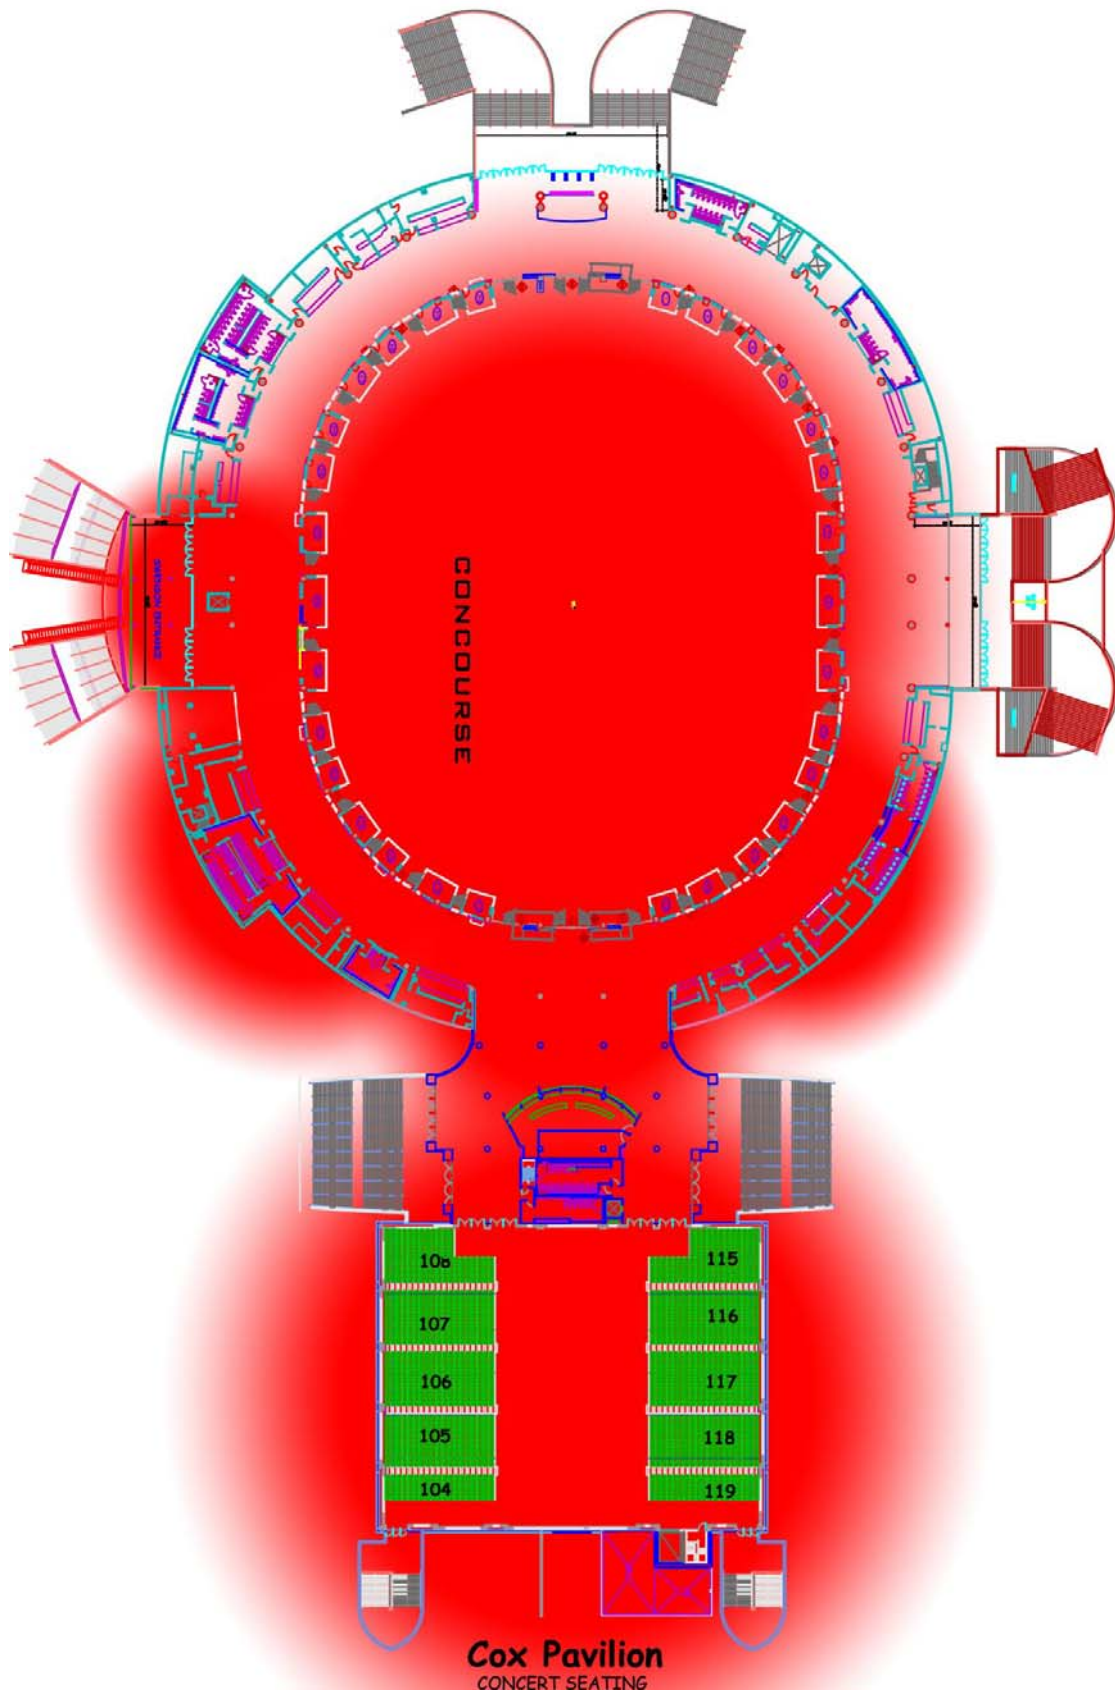

Wireless Coverage Map – Thomas & Mack Center & Cox Pavilion (Arena Level)

Wireless Coverage Map – Thomas & Mack Center (Backstage)

Wireless Coverage Map – Thomas & Mack Center (Ground Level)

Wireless Coverage Map – Cox Pavilion (Ground Level)