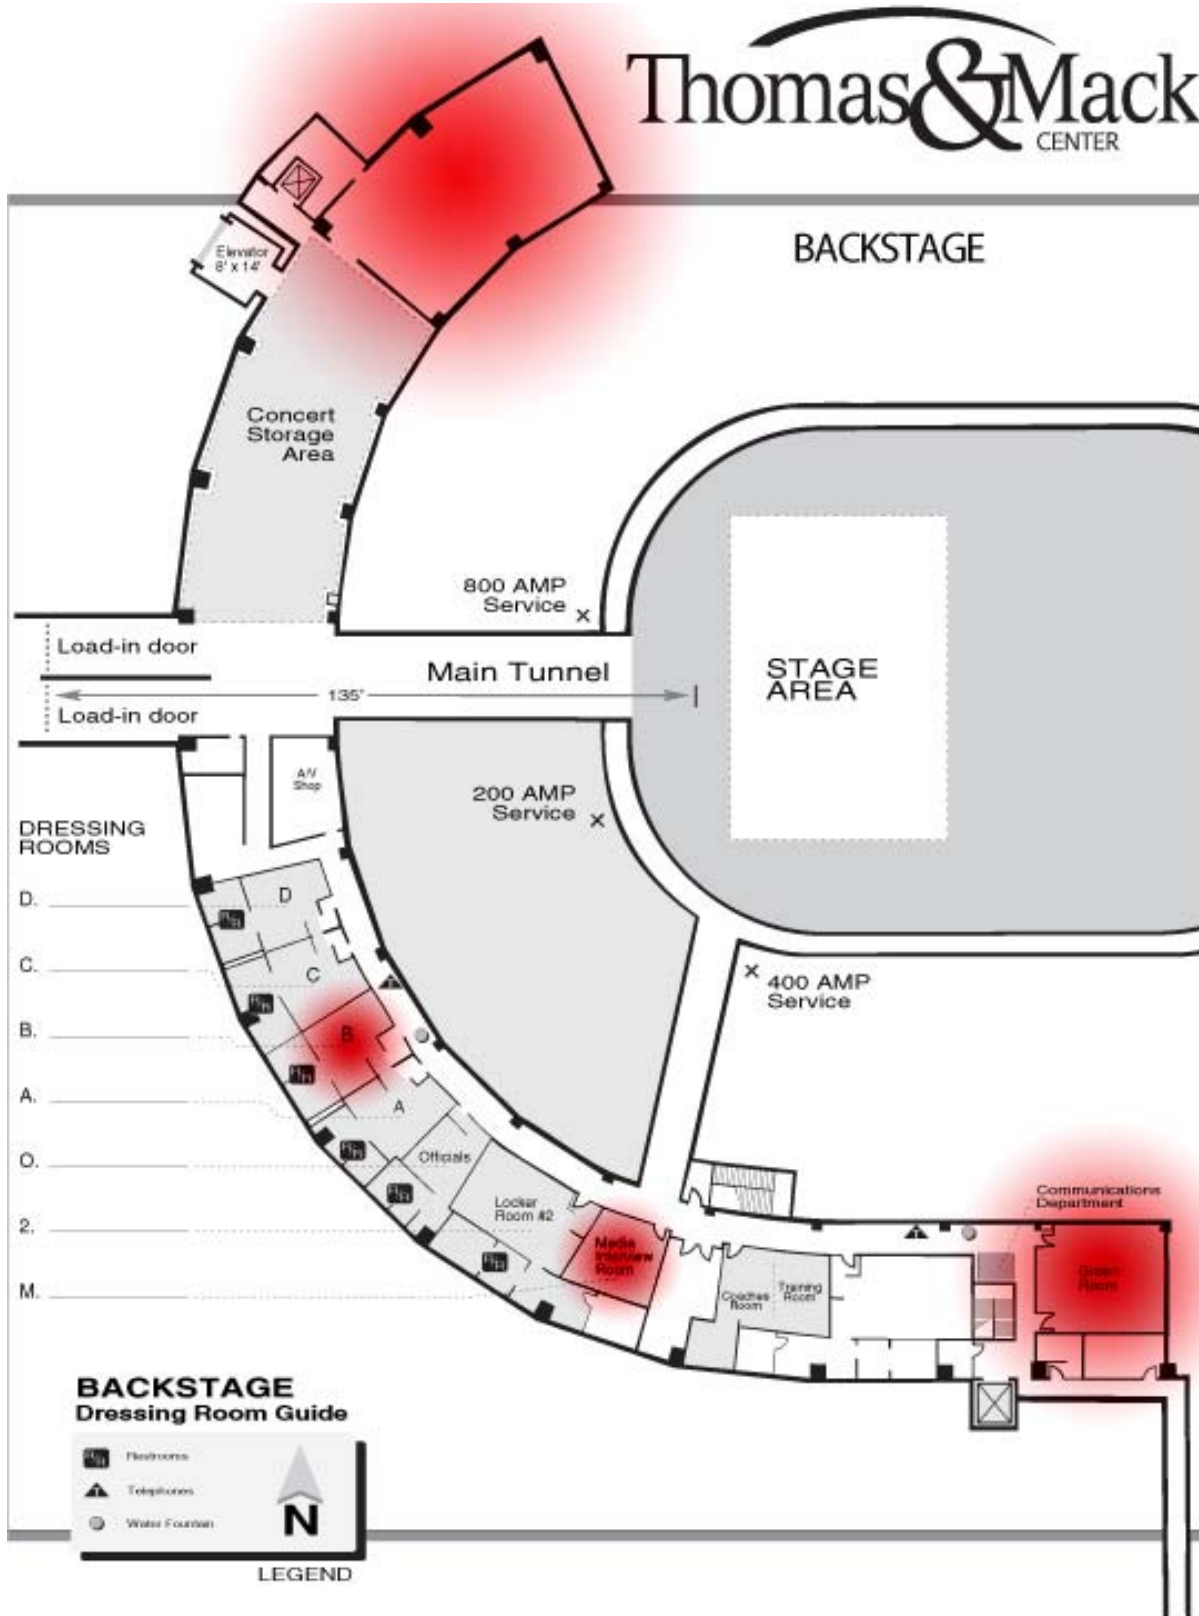

Wireless Coverage Map – Thomas & Mack Center & Cox Pavilion (Arena Level)

Wireless Coverage Map – Thomas & Mack Center (Backstage)

Wireless Coverage Map – Thomas & Mack Center (Ground Level)

Wireless Coverage Map – Cox Pavilion (Ground Level)